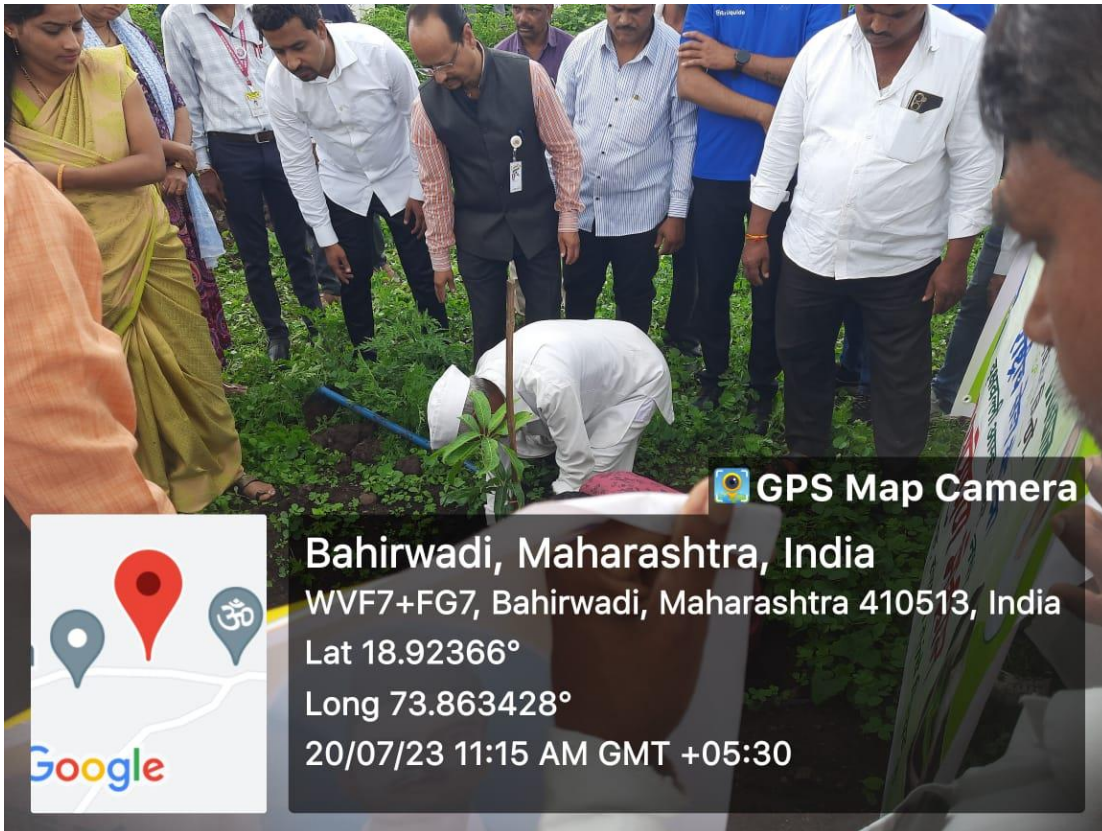

Tree plantation in the presence of Prin. Dr. Shirish Pingale