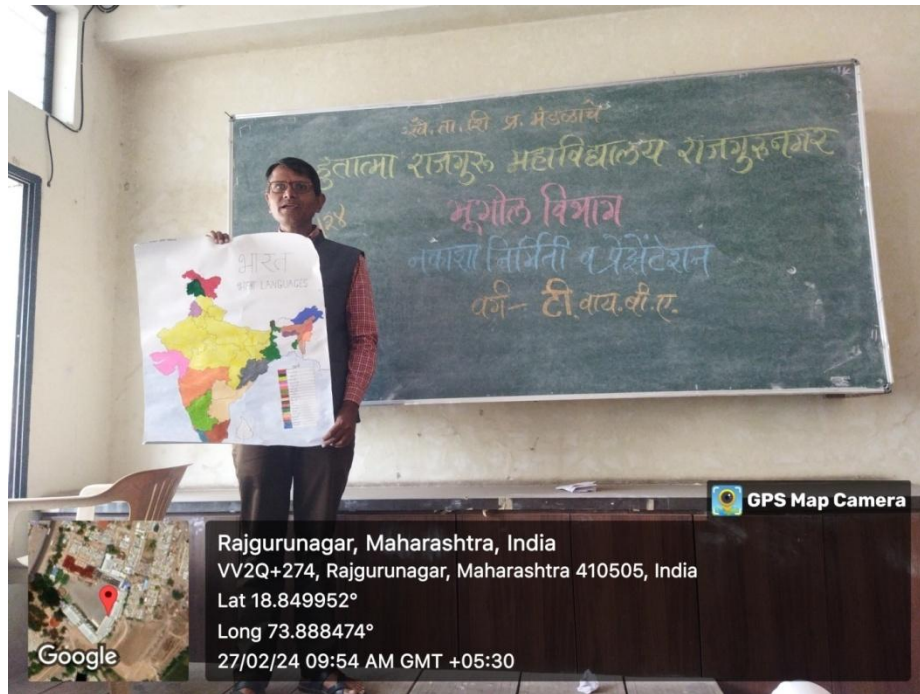

Dr. D.M. Markad Giving Training to students about Map Making